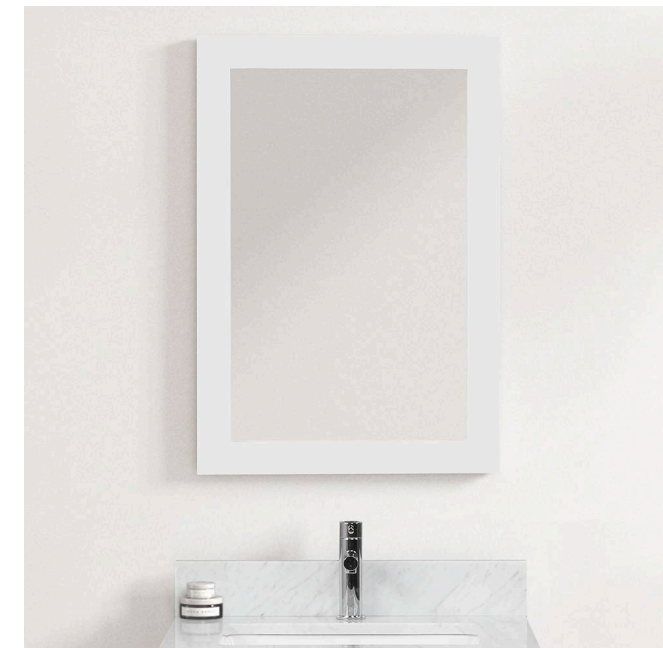

## Modern Bathroom Mirror Products- 2023

**Product Name:** Copenhagen Mirror  
Modern- Slate Metal Gray

*\*Delivery Schedule- 2-3 Days\**

**Product SKU:** M6 24 15 (\$140.00)

**Product Size:** 22" Wide x 32" High

**Product Name:** Copenhagen Mirror  
Modern Mirror Matte White

*\*Delivery Schedule- 2-3 Days\**

**Product SKU:** M6 24 01 (\$140.00)

**Product Size:** 22" Wide x 32" High

# CENTURY HARDWARE & BLUE BELL LUMBER Est 1936

Your Complete Source for Building Construction & Maintenance Supplies

**Product Name:** Monaco Modern Mirror  
Metal Gray

*\*Delivery Schedule- 2-3 Days\**

**Product SKU:** M6000 24 15 (\$225.00)

**Product Size:** 24" Wide X 32" High

**Product Name:** Sydney Modern Mirror  
Matte White

*\*Delivery Schedule- 2-3 Days\**

**Product SKU:** M6001 24 01 (\$145.00)

**Product Size:** 22" Wide X 32" High