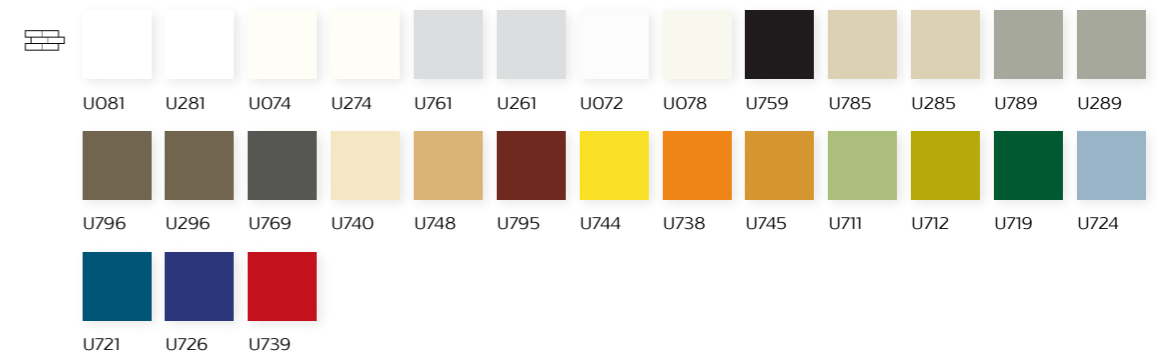

Color Collection

18