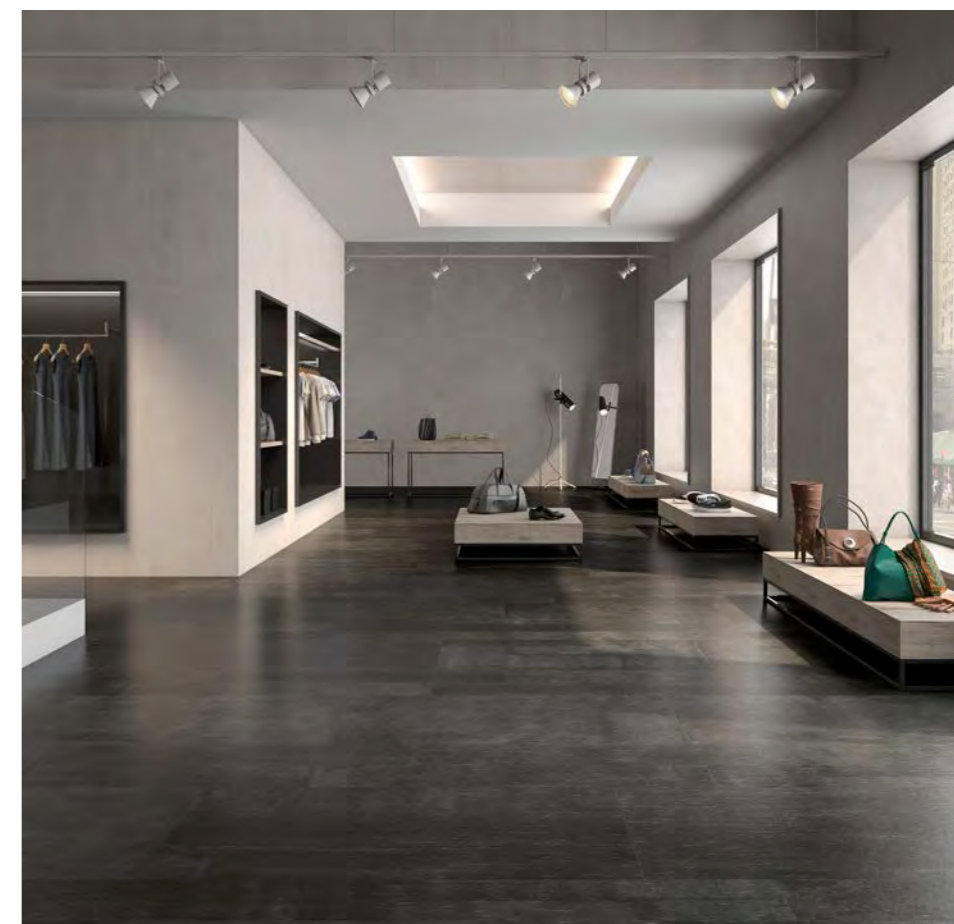

12"x24" R
AFNB04R-1224

3"x12" Bullnose
AFNB04R-S43C9

Norfolk Gris

Norfolk

Norfolk, inspired by nature. Norfolk combines wood and cement, obtaining effects that until now were only found in natural products. Its high technical performance as well as its endurance and design, make it ideal for highly trafficked spaces or those with architectural vocation.