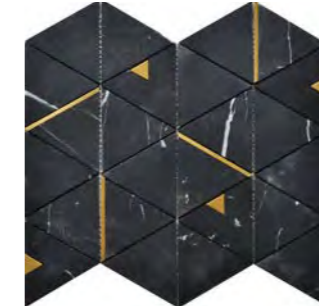

Nero Marquina Triangle
12"x14" Mosaic
USTMTRWM05