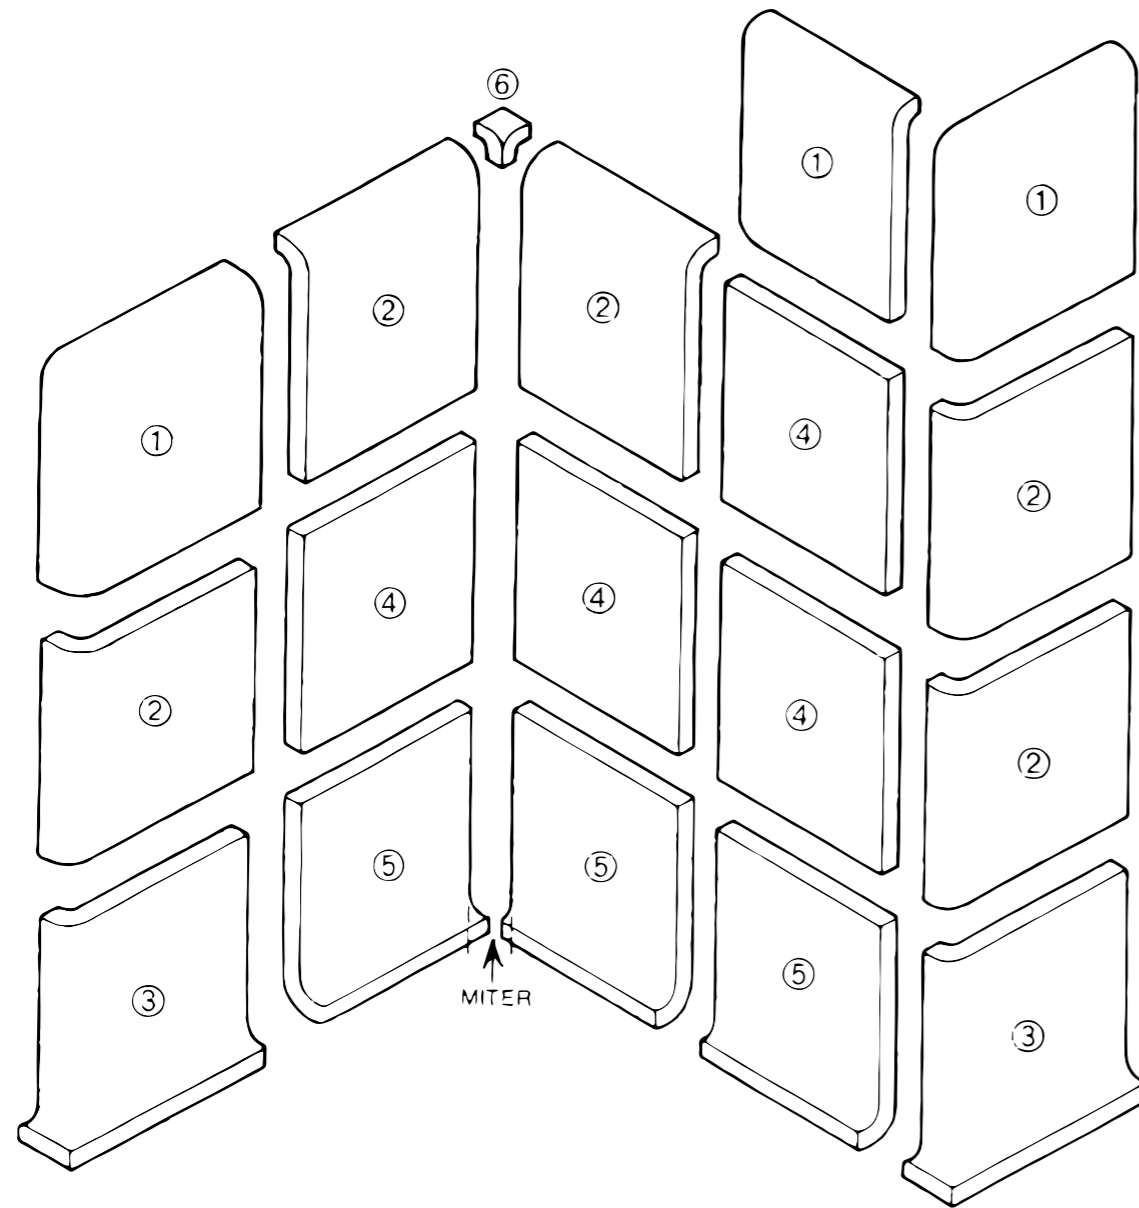

Trims Installation Suggestion

4 1/4"x4 1/4" Conventional Square in Corners

1. SN4449 - 4 1/4"x4 1/4" Surface Bullnose Angle
2. S4449 - 4 1/4"x4 1/4" Surface Bullnose
3. STCR3401 - 4 1/4"x4 1/4" Cove Angle
4. 4 1/4"x4 1/4" Field Tile
5. AT3401 - 4x4 Cove Base
6. AK106 - 3/4"x3/4" Universal In Angle