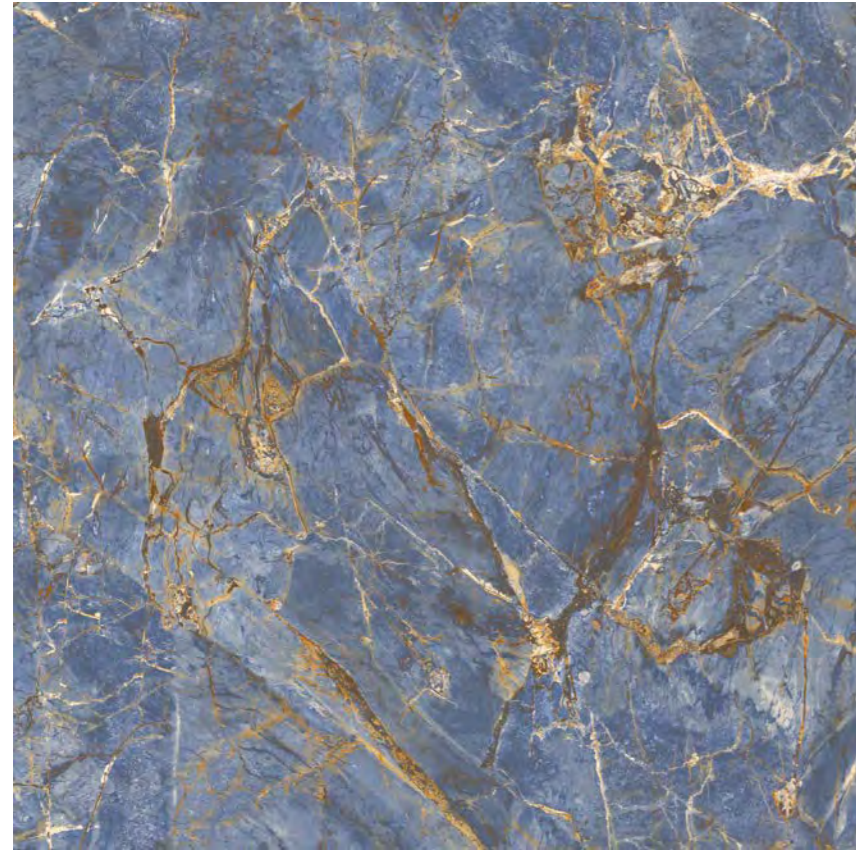

24"x48" R UP
FOI04E8011

24"x48" R PO
FOI03E8011

Marble Parana 48"x48" R PO

Slabs

Glazed & Polished Porcelain

48"x48" R 120x120 cm **24"x48" R** 60x120 cm

Floor Tiles

Marble Nouveau