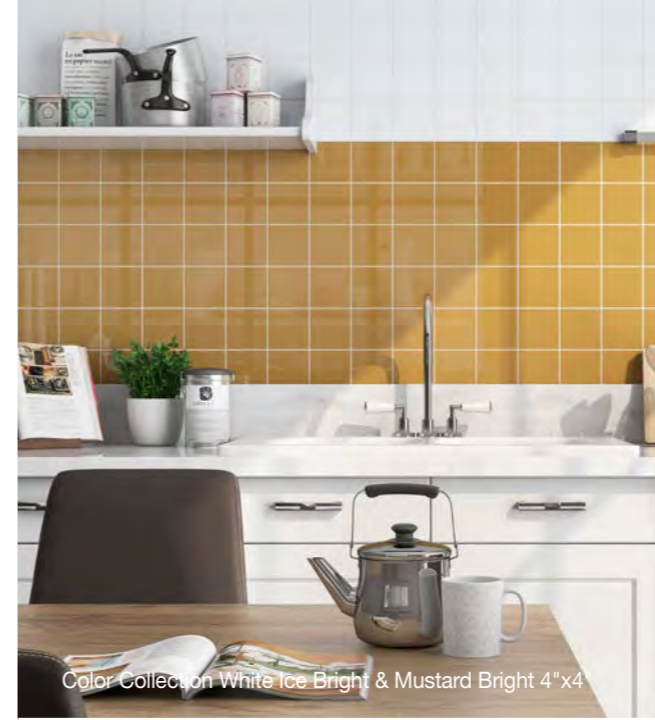

Color Collection Trims

Ceramic Wall

Wall Tiles

1. U281 Only; 2. Bright Only; 3. U759 Only; 4. U759 Not available; 5. U078 Only; 6. U719 Only; 7. U724 Not available; 8. U789/U289 Only; 9. U285 Not available; 10. U789/U289 Not available 11. Only available in Bright White Ice & Tender Gray

Trims Descriptions

SKU #	Description	SKU #	Description	SKU #	Description	SKU #	Description
A106	3/4x6 Bead	STCR/L1663	3x6 Cove Angle	SN4339	3x3 Surface Bullnose Angle	U081-S3619TN	6X6 Sanitary Cove
AC106	3/4x6 Bead Out Angle	AT3410	4x8 Cove Base	S4312	3x12 Surface Bullnose	PENCIL	1/2x6
AK106	3/4x3/4 Universal In Angle	ATCR/L3410	4x6 Cove Angle	S4449	4 1/4x4 1/4 Surface Bullnose		
A4200	2x6 Radius Cap	AT3610	6x6 Cove Base	SN4449	4 1/4x4 1/4 Surface Bullnose Angle		
AN4200	2x2 Radius Cap Angle	ATCR/L3610	6x6 Cove Angle	S4669	6x6 Surface Bullnose		
AT8262	2 1/8x2 5/8x6 Sink Rail	S4289	2x8 Surface Bullnose	SN4669	6x6 Surface Bullnose Angle		
ATC8262	2 1/8x2 5/8 Sink Rail Angle	S4269	2x6 Surface Cap	S4310	3x10 Surface Bullnose		
AT3401	4 1/4x4 1/4 Cove Base	SN4269	2x2 Surface Cap Angle	S4169	4x16 Surface Bullnose		
STCR/L3401	4 1/4x4 1/4 Cove Angle	S4369	3x6 6° Surface Bullnose	S4618	6x18 Surface Bullnose		
AT1663	3x6 Cove Base	S4339	3x6 3° Surface Bullnose	S439	3x9,5 Surface Bullnose