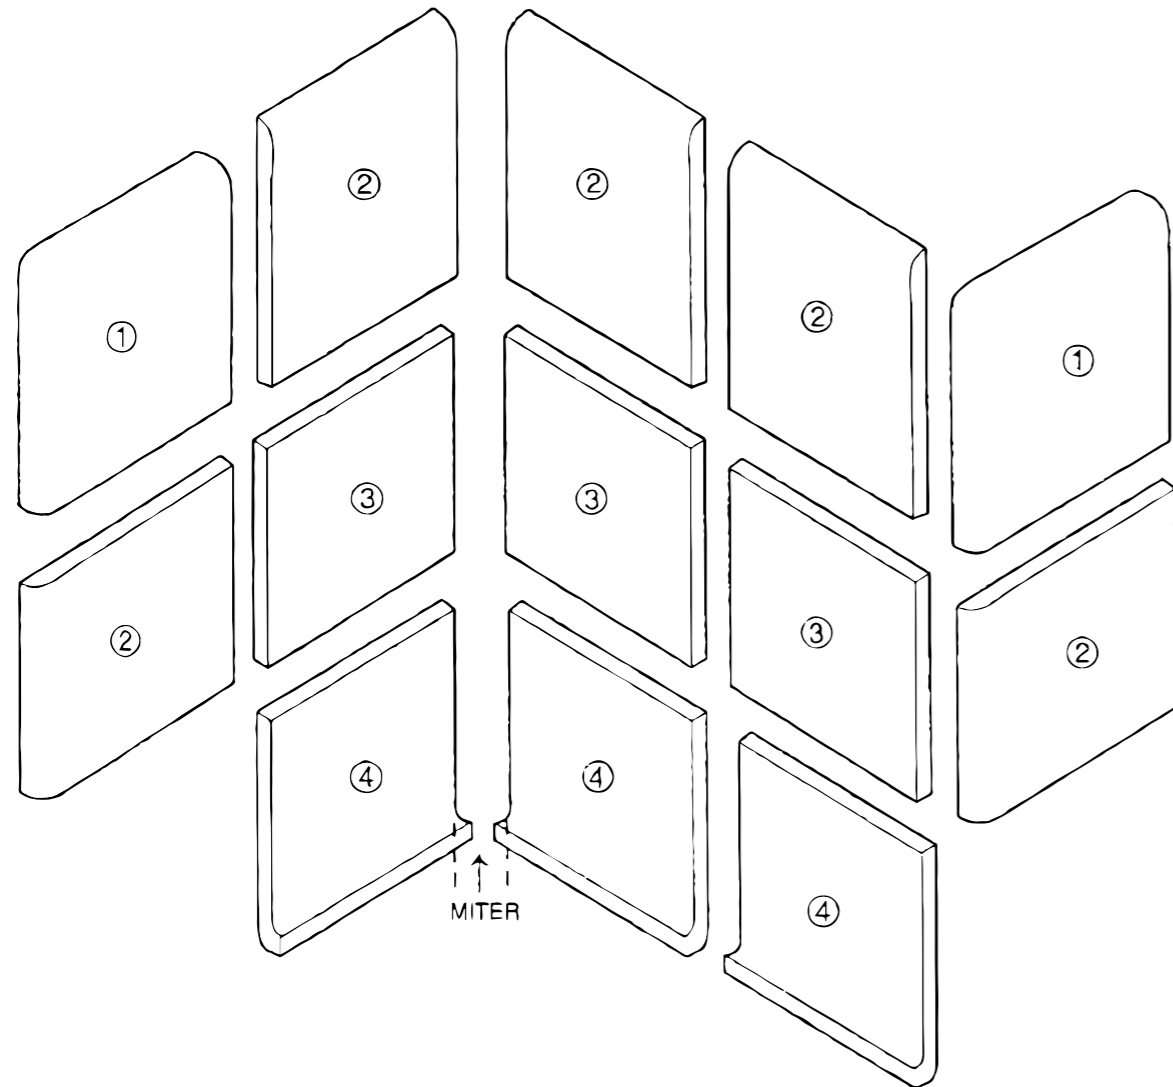

4 1/4"x4 1/4" Conventional Square in Corners

1. AC106 - 3/4"x6 Bead Out Angle
2. A106 - 3/4"x6 Bead
3. 4 1/4"x4 1/4" Field Tile

Trims Installation Suggestion

6"x6 Thin-Set Square in Corners

- 1. SN4669 - 6x6 Surface Bullnose Angle
- 2. S4669 - 6x6 Surface Bullnose
- 3. 6x6 Field Tile
- 4. AT3610 - 6x6 Cove Base