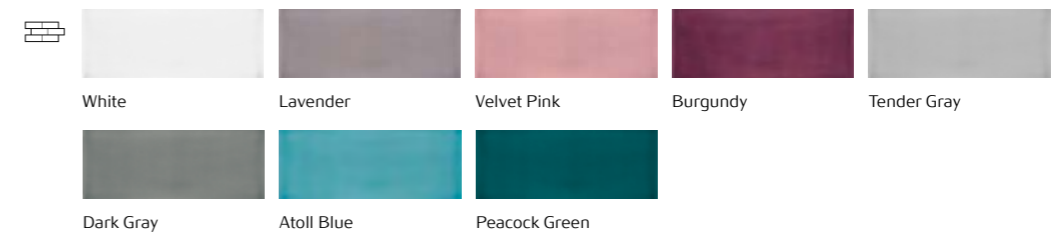

Ombre

40

Color Collection

Our flagship collection, this classic has been revamped with a variety of formats and finishes to make it even more modern and versatile. Ideal for any commercial or residential space, let our color palette be your inspiration for your next project.