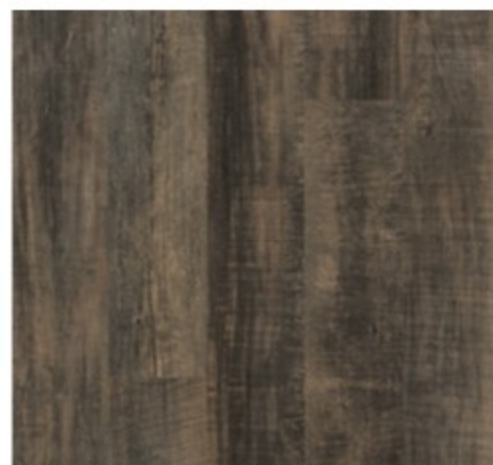

ESSENTIALS BENEFITS

EASYCLEAN™

Innovative lacquer repels dirt and grime for simple cleanup and stain protection.

BAYWOOD BROWN | 950

BONBON | 830 #LVP-830

FALLEN LEAF | 550

RICHMOND GOLD | 840

RUSTIC TAUPE | 860