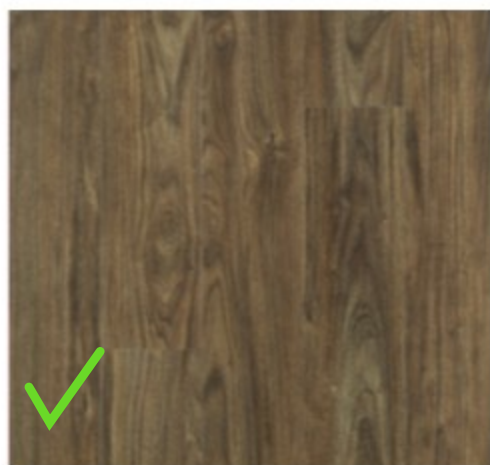

BONBON | 830 #LVP-830