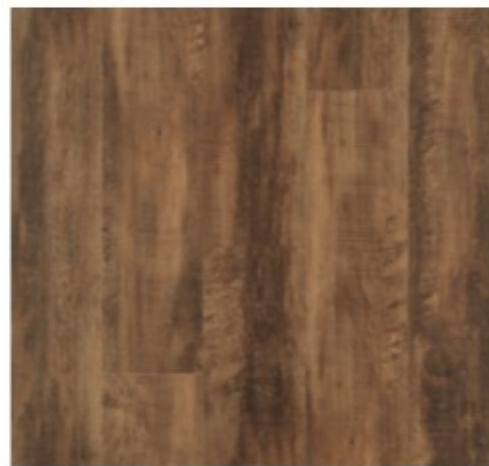

### EASYCLEAN™

Innovative lacquer repels dirt and grime for simple cleanup and stain protection.

Green Check Signifies Stock Color ✓

BAYWOOD BROWN | 950

BONBON | 830 #LVP-830

FALLEN LEAF | 550

RICHMOND GOLD | 840