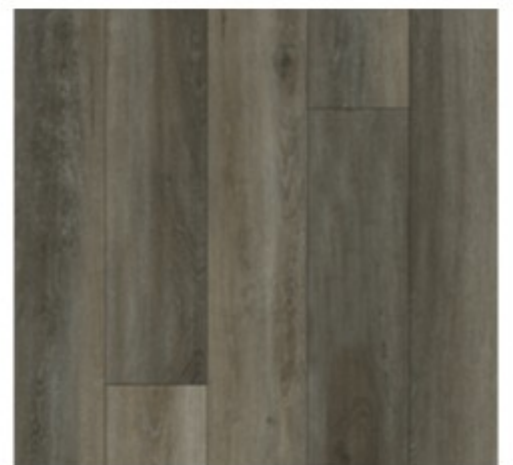

### EASYCLEAN™

Innovative lacquer repels dirt and grime for simple cleanup and stain protection.

Green Check Signifies Stock Color ✓

BAYWOOD BROWN | 950

BONBON | 830 #LVP-830

FALLEN LEAF | 550

RICHMOND GOLD | 840

RUSTIC TAUPE | 860

DESERT TWILIGHT | 930

BRUSHED BEIGE | 220

COFFEE HOUSE TAN | 320

LAMB'S EAR | 190

CANVAS | 330

CUP O' JAVA | 490

SMOKED OYSTER | 980