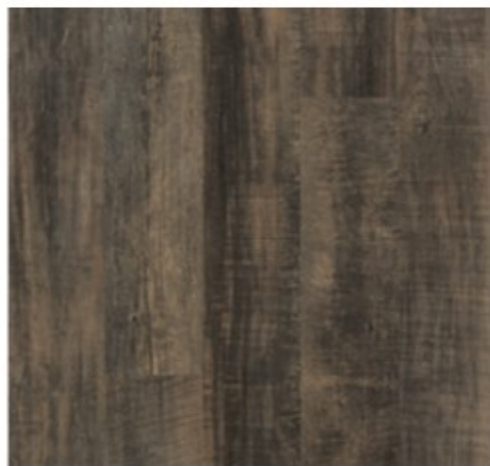

### EASYCLEAN™

Innovative lacquer repels dirt and grime for simple cleanup and stain protection.

Green Check Signifies Stock Color ✓

BAYWOOD BROWN | 950

BONBON | 830 #LVP-830

FALLEN LEAF | 550

RICHMOND GOLD | 840