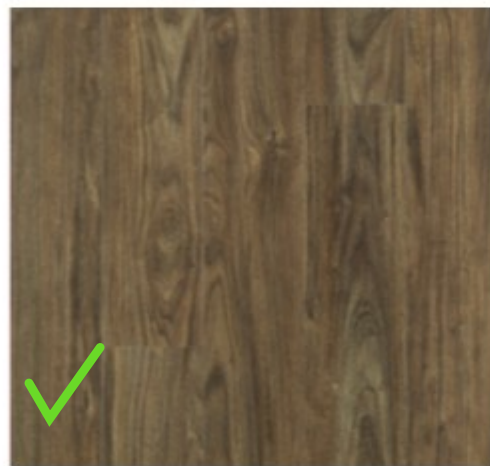

### EASYCLEAN™

Innovative lacquer repels dirt and grime for simple cleanup and stain protection.

Green Check Signifies Stock Color ✓

BAYWOOD BROWN | 950

BONBON | 830 #LVP-830

FALLEN LEAF | 550

RICHMOND GOLD | 840