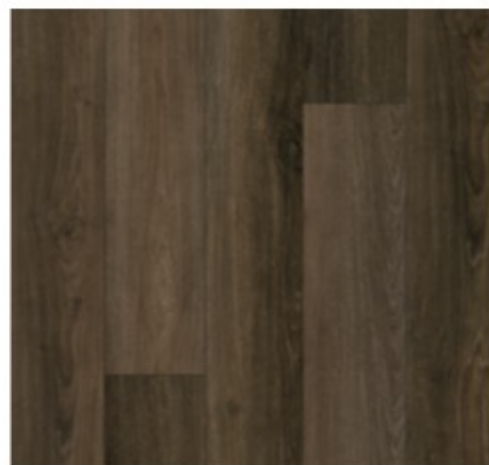

RUSTIC TAUPE | 860

DESERT TWILIGHT | 930

BRUSHED BEIGE | 220

COFFEE HOUSE TAN | 320

LAMB'S EAR | 190

CANVAS | 330

CUP O' JAVA | 490

SMOKED OYSTER | 980